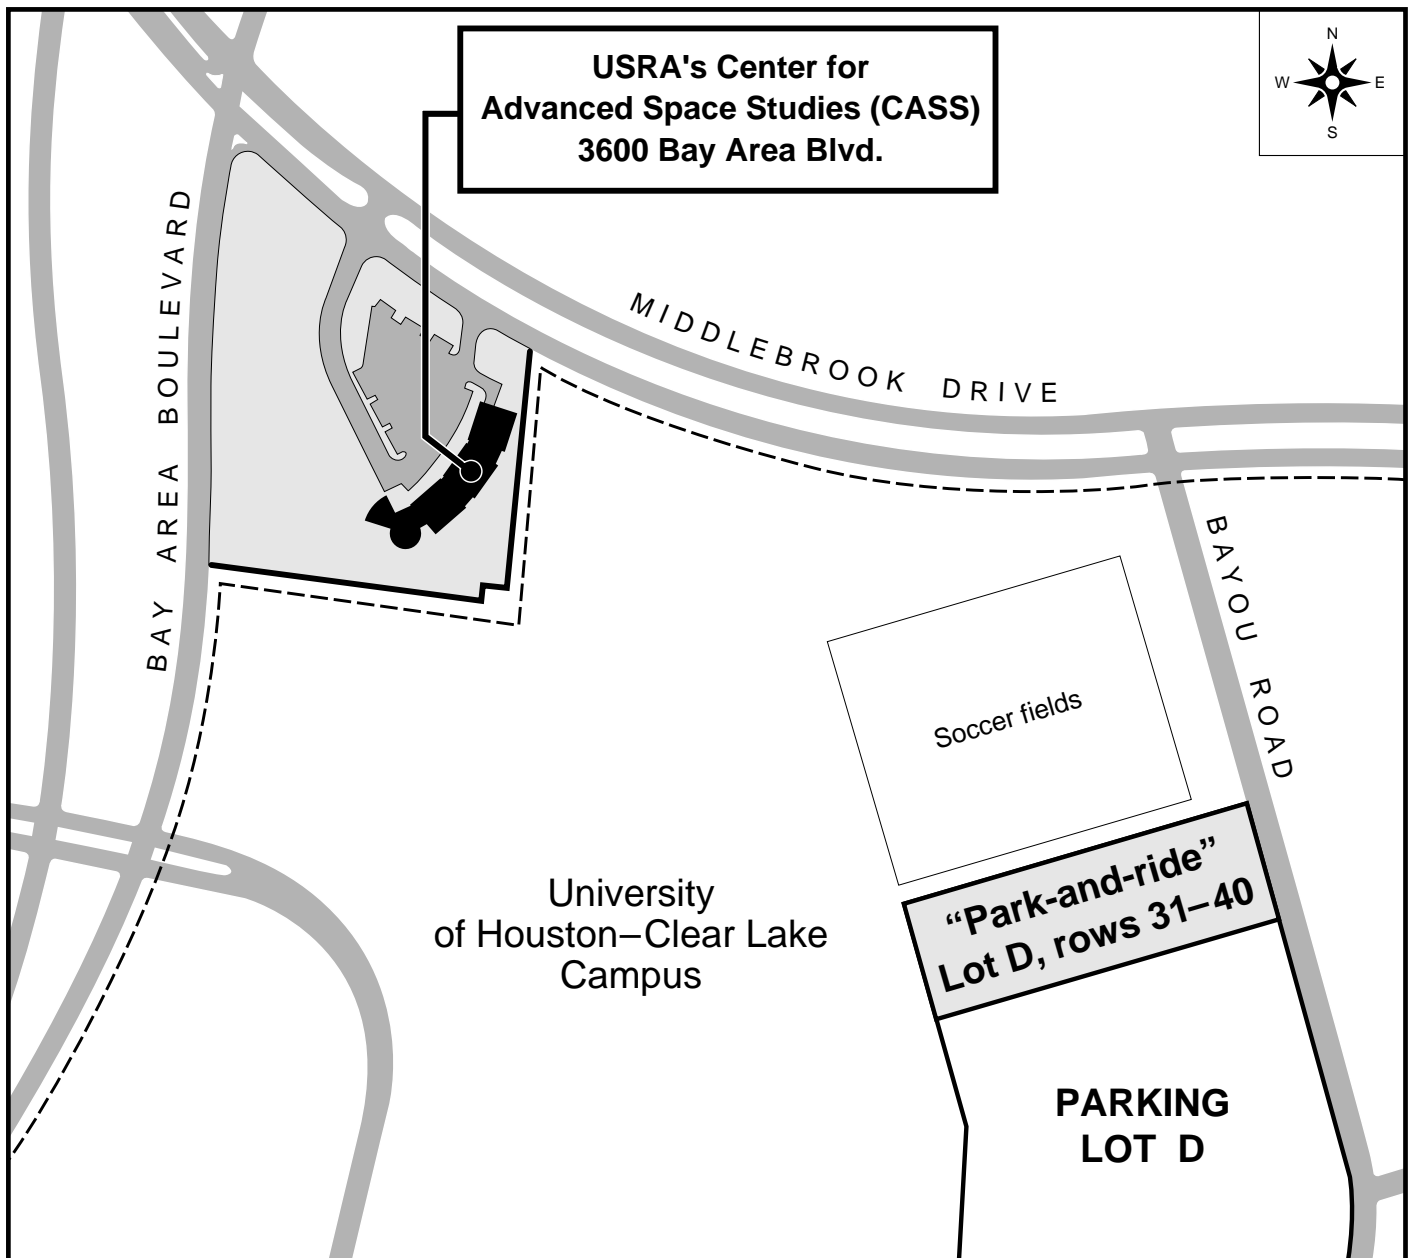

# ADDITIONAL PARKING

## Space Human Factors Workshop (SHFW) January 23–24, 2002

Additional parking for the SHFW is available at the University of Houston–Clear Lake parking lot D (rows 31–40). Shuttle buses will provide “park-and-ride” service between parking lot D and CASS. Shuttle buses will run from 7:15 am – 7:15 pm.